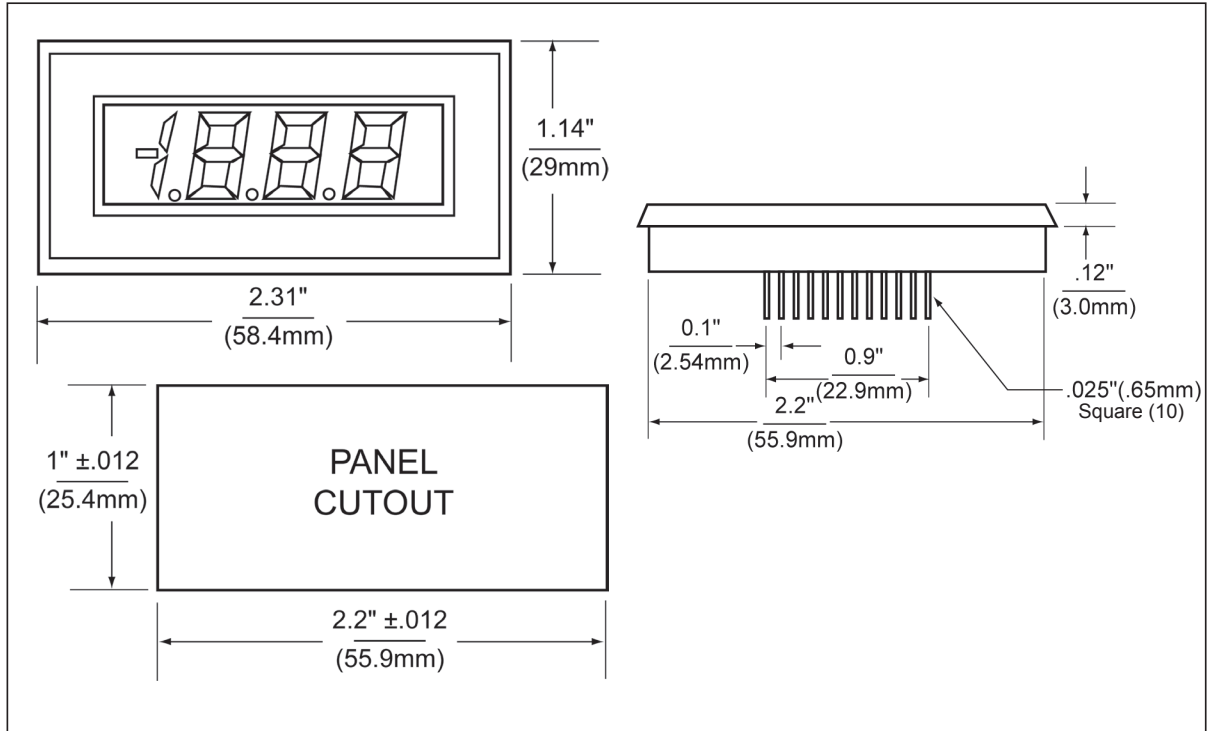

## 3½ DIGIT LCD 1" CUT-OUT DPM INSTALLATION SHEET

### PANEL CUTOUT & DIMENSIONS